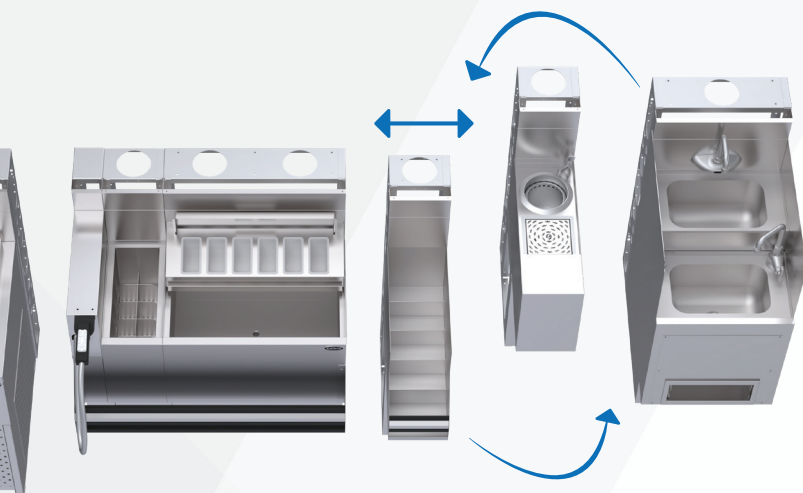

Krowne
100 Haul Road
Wayne, NJ 07470
krowne.com

TAKE COMMAND OF YOUR BAR

Marble bar top is shown for display and not included with any model.

KR24-TCS76B-10 shown

- | | |
|--|--|
| <p>1 12" Matrix Craft Ice Storage Freezer • KR24-12CSF
Optimal storage of large format craft ice (optional)</p> <p>2 4" Soda Gun Holder • KR19-4SH-L
Optional automatic cleaning system available (KR-GC100)</p> <p>3 8" Insulated Elixir Bottle Storage • KR19-ME8
10 elixir bottle capacity</p> <p>4 Drop-In Bar Top Drainer • KDT-8X42S
(optional)</p> <p>5 Garnish Station for 30" Ice Bin • KR-521
Contains 8 removable garnish cups</p> <p>6 30" Deep Style Insulated Ice Bin • KR19-30DP-10
Includes cold plate, 15" deep liner</p> | <p>7 42" Speed Rail • RS-42
Clad in sound-deadening ABS black plastic</p> <p>8 Ice Bin Divider • KR-311
Allows for storage of different types of ice</p> <p>9 Drop-In Liquid CO2 Glass Froster • KR-LC2GF
Chills glasses instantly (optional)</p> <p>10 8" 5-Step Liquor Display • KR24-ML8
Allows for easy access to high volume liquor</p> <p>11 8" Speed Unit • KR24-MS8
Speed rinser, cutting board, and dipperwell with faucet</p> <p>12 18" Hybrid Speed Sink • KR24-HX18-E
Dual hand and dump sinks with touchless faucet</p> |
|--|--|

Included with our standard models:

Insulated Elixir Bottle Storage, Insulated Ice Bin with Garnish Station, 5-Step Space Maximizing Liquor Display, Speed Unit, Hybrid Speed Sink & Soda Gun Holder (soda gun holders only included with cold plate models)

KR24-TCS66D Shown

KR24-TCS70A-10 Shown

Models without Cold Plate

Model	Length	Length with Freezer	Ice Bin Size
KR24-TCS66D	66"	78"	24"
KR24-TCS72E	72"	84"	30"
KR24-TCS76F	76"	88"	30"

Models with Cold Plate

Perfect for storing large format craft ice (cubes, spheres, etc.)

KR24-12CSF

Bar Top Drainer

Perforated interior allows liquid to feed towards drain.

KR-D24 24" Drop In Bar Top Drainer

KR-D30 30" Drop In Bar Top Drainer