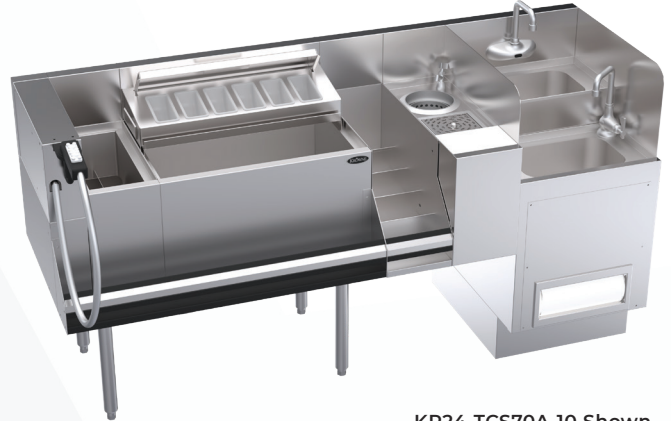

KR24-TCS70A-10 Shown

Models without Cold Plate

Model	Length	Length with Freezer	Ice Bin Size
KR24-TCS66D	66"	78"	24"
KR24-TCS72E	72"	84"	30"
KR24-TCS76F	76"	88"	30"

Models with Cold Plate

Model	Length	Length with Freezer	Ice Bin Size
KR24-TCS70A-10	70"	82"	24"
KR24-TCS76B-10	76"	88"	30"
KR24-TCS80C-10	80"	92"	30"