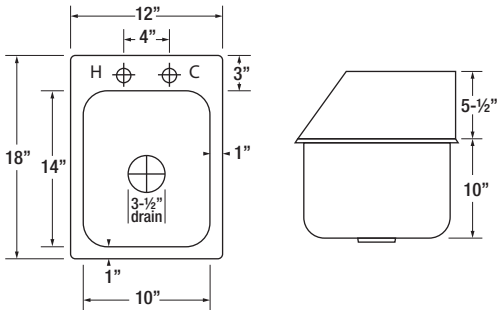

Model: _____ Item #: _____ Date: _____

Project: _____ Qty: _____ Approved By: _____

Drop-In Sinks with 3-1/2" Drains

Drop-In Sinks

HS-1220