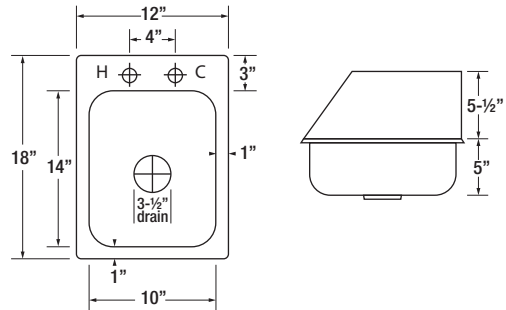

Model: _____ Item #: _____ Date: _____

Project: _____ Qty: _____ Approved By: _____

Drop-In Sinks with 3-1/2" Drains

Drop-In Sinks

HS-1225