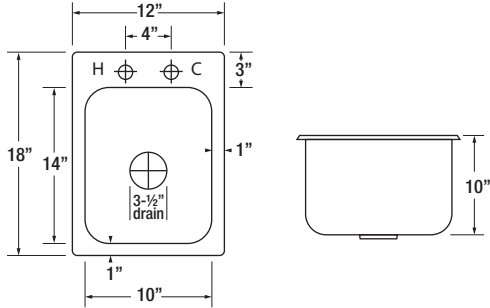

Model: _____ Item #: _____ Date: _____

Project: _____ Qty: _____ Approved By: _____

Drop-In Sinks with 3-1/2" Drains

Drop-In Sinks

HS-1419