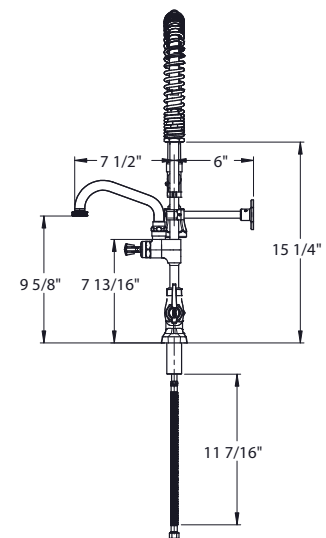

Model: **18-506L** Item #: _____ Date: _____

Project: _____ Qty: _____ Approved By: _____

Single Hole Deck Mount Space Saver Pre-Rinse (With 6" Spout) Royal Series Plumbing

Description

- Single Hole Deck Mount Pre-Rinse with Add-On Faucet and 6" Spout, Polished Chrome Finish, Wall Bracket and Mounting Kit Included, 1.15 GPM Spray Head, 1.8 GPM Faucet Aerator Installed

Standard Features

- ¼ Turn High Performance Ceramic Cartridge Valves with Integral Check
- Durable Full Range Swing Spout with Double O-Ring Construction
- Lever Handles
- Wall Bracket and Mounting Kit Included
- Knife Style Spray Valve
- Stainless Steel Corrugated Hose over Radial Wrap Tubing
- E-Z Install Swivel Fitting on Hose End for Quick Installation
- Warranty: 3 Years

California Proposition 65 Warning

Specifications

Water Inlet	1/4" Male NPS
Temp Range	40-180F
Rough In	1-1/8" Round Hole
Flow Rate	1.15 GPM Spray Head, 1.8 GPM Faucet Spout
Riser	3/8" NPT x 8"
Add On Faucet	6" Spout
Dimensions	25-1/4" with 8" Overhang
Material	Chrome Plated Brass
Weight	13 lbs