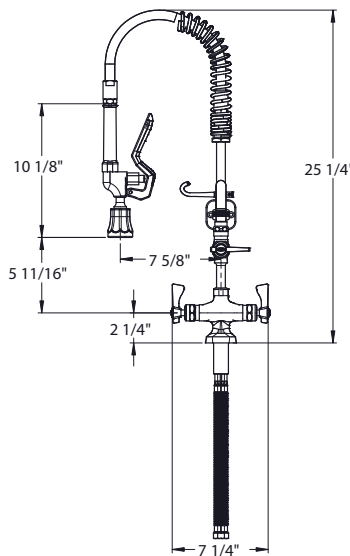

Model: **18-506L** Item #: _____ Date: _____

Project: _____ Qty: _____ Approved By: _____

Single Hole Deck Mount Space Saver Pre-Rinse (With 6" Spout) Royal Series Plumbing

Description

- Single Hole Deck Mount Pre-Rinse with Add-On Faucet and 6" Spout, Polished Chrome Finish, Wall Bracket and Mounting Kit Included, 1.15 GPM Spray Head, 1.8 GPM Faucet Aerator Installed

Standard Features

- ¼ Turn High Performance Ceramic Cartridge Valves with Integral Check
- Durable Full Range Swing Spout with Double O-Ring Construction
- Lever Handles
- Wall Bracket and Mounting Kit Included
- Knife Style Spray Valve
- Stainless Steel Corrugated Hose over Radial Wrap Tubing
- E-Z Install Swivel Fitting on Hose End for Quick Installation
- Warranty: 3 Years

California Proposition 65 Warning

Specifications

Water Inlet	1/4" Male NPS
Temp Range	40-180F
Rough In	1-1/8" Round Hole
Flow Rate	1.15 GPM Spray Head, 1.8 GPM Faucet Spout
Riser	3/8" NPT x 8"
Add On Faucet	6" Spout
Dimensions	25-1/4" with 8" Overhang
Material	Chrome Plated Brass
Weight	13 lbs