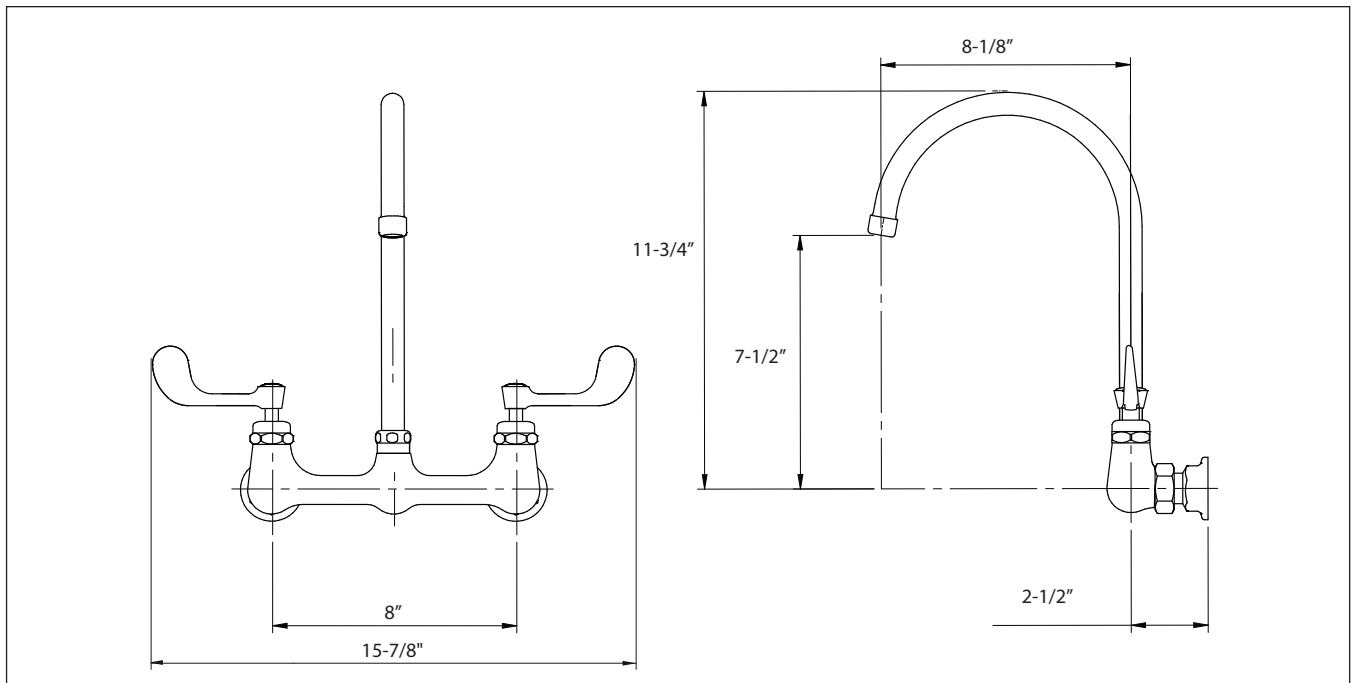

WARNING: Plumbing connections should be made by qualified personnel who will observe all applicable plumbing, sanitary and safety codes.
WARNING: This product can expose you to chemicals including lead and lead compounds which are known to the State of California to cause cancer and birth defects or other reproductive harm. For more information go to www.P65Warnings.ca.gov.