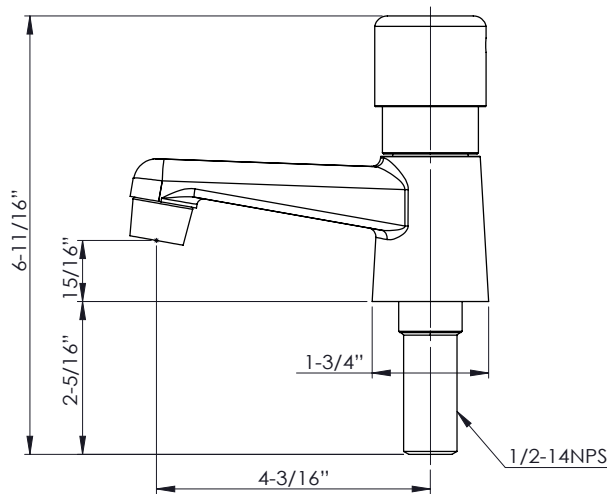

Model: **14-544L** Item #: _____ Date: _____

Project: _____ Qty: _____ Approved By: _____

Single Hole Deck Mount Metering Faucet

Royal Series

DESCRIPTION

- Single Hole Deck Mount Metering Faucet, Polished Chrome Finish, 1.5 GPM Female Aerator Installed

STANDARD FEATURES

- Self-closing metering valve with adjustable timed flow
- Factory preset at 10 seconds
- Adjustable from 5-60 seconds
- Vandal resistant push button cap
- Warranty: 3 years

SPECIFICATIONS

Water Inlet	1/2" NPS Male
Temp. Range	40°F - 180°F
Pressure	20-120 PSI
Rough In	7/8" Round Hole
Flow Rate	1.5 GPM
Material	Solid Brass
Finish	Polished Chrome
Weight	3 lbs.

PRODUCT COMPLIANCE

- NSF-61 & NSF/ANSI 372
- ASME A112.18.1-2011/CSA B125.1-11 & NSF/ANSI 372
- Meets ANSI A117.1 (ADA)
- Massachusetts Approved
- CEC Approved