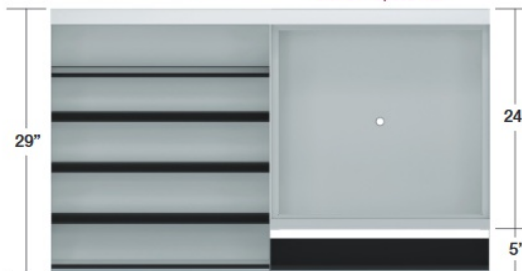

24"W Ice Bin
with 24" Speed Rail

Adding a single speed rail to a **KR19** unit will increase the depth 5" to match a **KR24** unit.

KR29-24RD

24"W Liquor Display

KR24-24 with RS-24

24"W Ice Bin
with 24" Speed Rail

Adding a single speed rail to a **KR24** unit will increase the depth 5" to match a **KR29** unit.

New!
2020
Foodservice
Catalog
click to browse

Configure your Refrigerator

[Learn More](#)

Create any type of refrigeration unit you want.