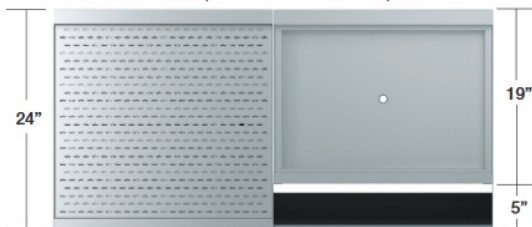

[Learn More](#)

KR19 = 19" Depth
(Front to Back)

KR24 = 24" Depth
(Front to Back)

KR29 = 29" Depth
(Front to Back)

Limited Offerings

KR24-GS24

24"W Drainboard with
KR24-PE24 top

KR19-24 with RS-24

24"W Ice Bin
with 24" Speed Rail

Adding a single speed rail to a **KR19** unit will increase the depth 5" to match a **KR24** unit.

KR29-24RD

24"W Liquor Display

KR24-24 with RS-24

24"W Ice Bin
with 24" Speed Rail