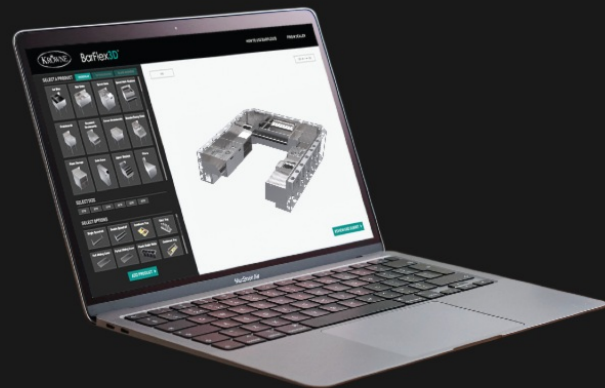

## V2 - Now Available

- New User Interface
- Mobile-Friendly
- Angled Configurations
- CAD/Revit Integration

Now enhance your bar designing experience with BarFlex3D Version 2, with a new friendly user interface, mobile-friendly for on-the-go customizations. Add some curves to your bar with new angle configurations. The future is here, design your dream bar today with BarFlex3D Version 2 now!