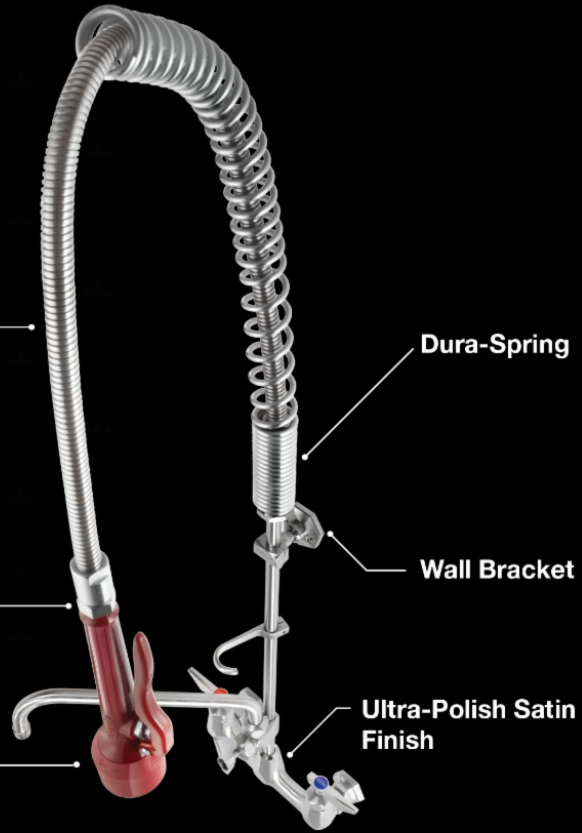

# DIAMOND™ series

Stainless Steel Hyperflex  
Reinforced Hose

Integral  
Smooth-Spin Swivel

**DUAL SPRAY**  
TECHNOLOGY  
Variable Spray Pattern

Dura-Spring

Wall Bracket

Ultra-Polish Satin  
Finish

DETAILS MATTER.